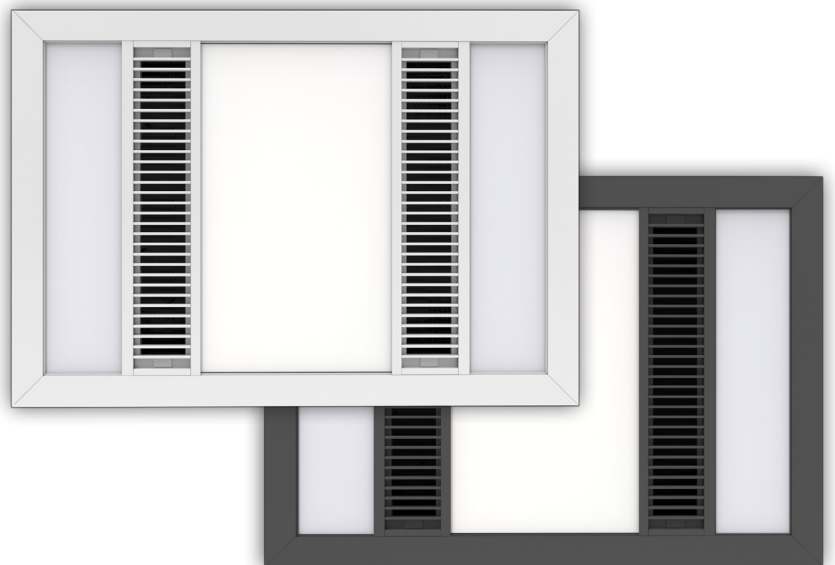

# MANROSE®

MODEL: MRHGXWH / BL

NAME: RIO

*Premium Heat, Light and Exhaust 3-in-1*

EXHAUST		LIGHT		HEAT/COOL	
Air Volume:	500m <sup>3</sup> /H	Light Type:	LED	Type:	Halogen
Motor Power:	55w	Light Wattage:	12W	Heat Wattage:	1 x 1000 Watt
Duct Outlet:	Ø 150mm	Lumens:	900 - 1000Lm		
Draft Stopper:	Yes	Light Colour:	Natural		

INSTALLATION		INCLUDES		DIMENSIONS	
Cutout Size:	465 x 315mm	1 x Bathroom Unit			
Fascia Size:	350 x 500mm	1 x 3 Switch Plate			
Min Rec. Install Depth:	220mm	1 x Cutout Template			
IP Rating:	IPX2	2 x 12W LED Panels			
Power Input:	220-240V~50Hz	1 x 1000W Halogen Heat Lamp			
Installation	Qualified Electrician Needed	1 x Spigot Extensions with Backdraft Stopper			
		1 x 3m Duct			
		1 x Outlet Grille			
		1 x Instruction Manual			

## FEATURES

- Premium 3-in-1 bathroom unit
- High air extraction
- Quality LED panel with high lumen output
- Instant radiant heat
- Slim profile, ideal for multi-level and tight install spaces
- Removable fascia for easy cleaning