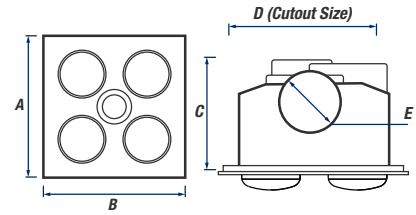

LOW MED HIGH

Myka 4

SLIMLINE BATHROOM 3-IN-1

Slimline 3-in-1 with four 275 watt infrared heat lamps, 10 watt Tri-colour LED, side ducted exhaust.

DIMENSIONS

A	B	C	D	E
370mm	370mm	210mm	320x320mm	125mm

EXHAUST

HEAT

Lamp Type: Heat Lamp
Lamp Wattage: 4 x 275W
Safety Switch: Yes

INSTALLATION

Cut Out Size: 320 x 320mm
Fascia Size: 370 x 370mm
Recommended
Min Install Depth: 220mm
Power Input: 220-240V~50Hz
IP Rating: IPX4